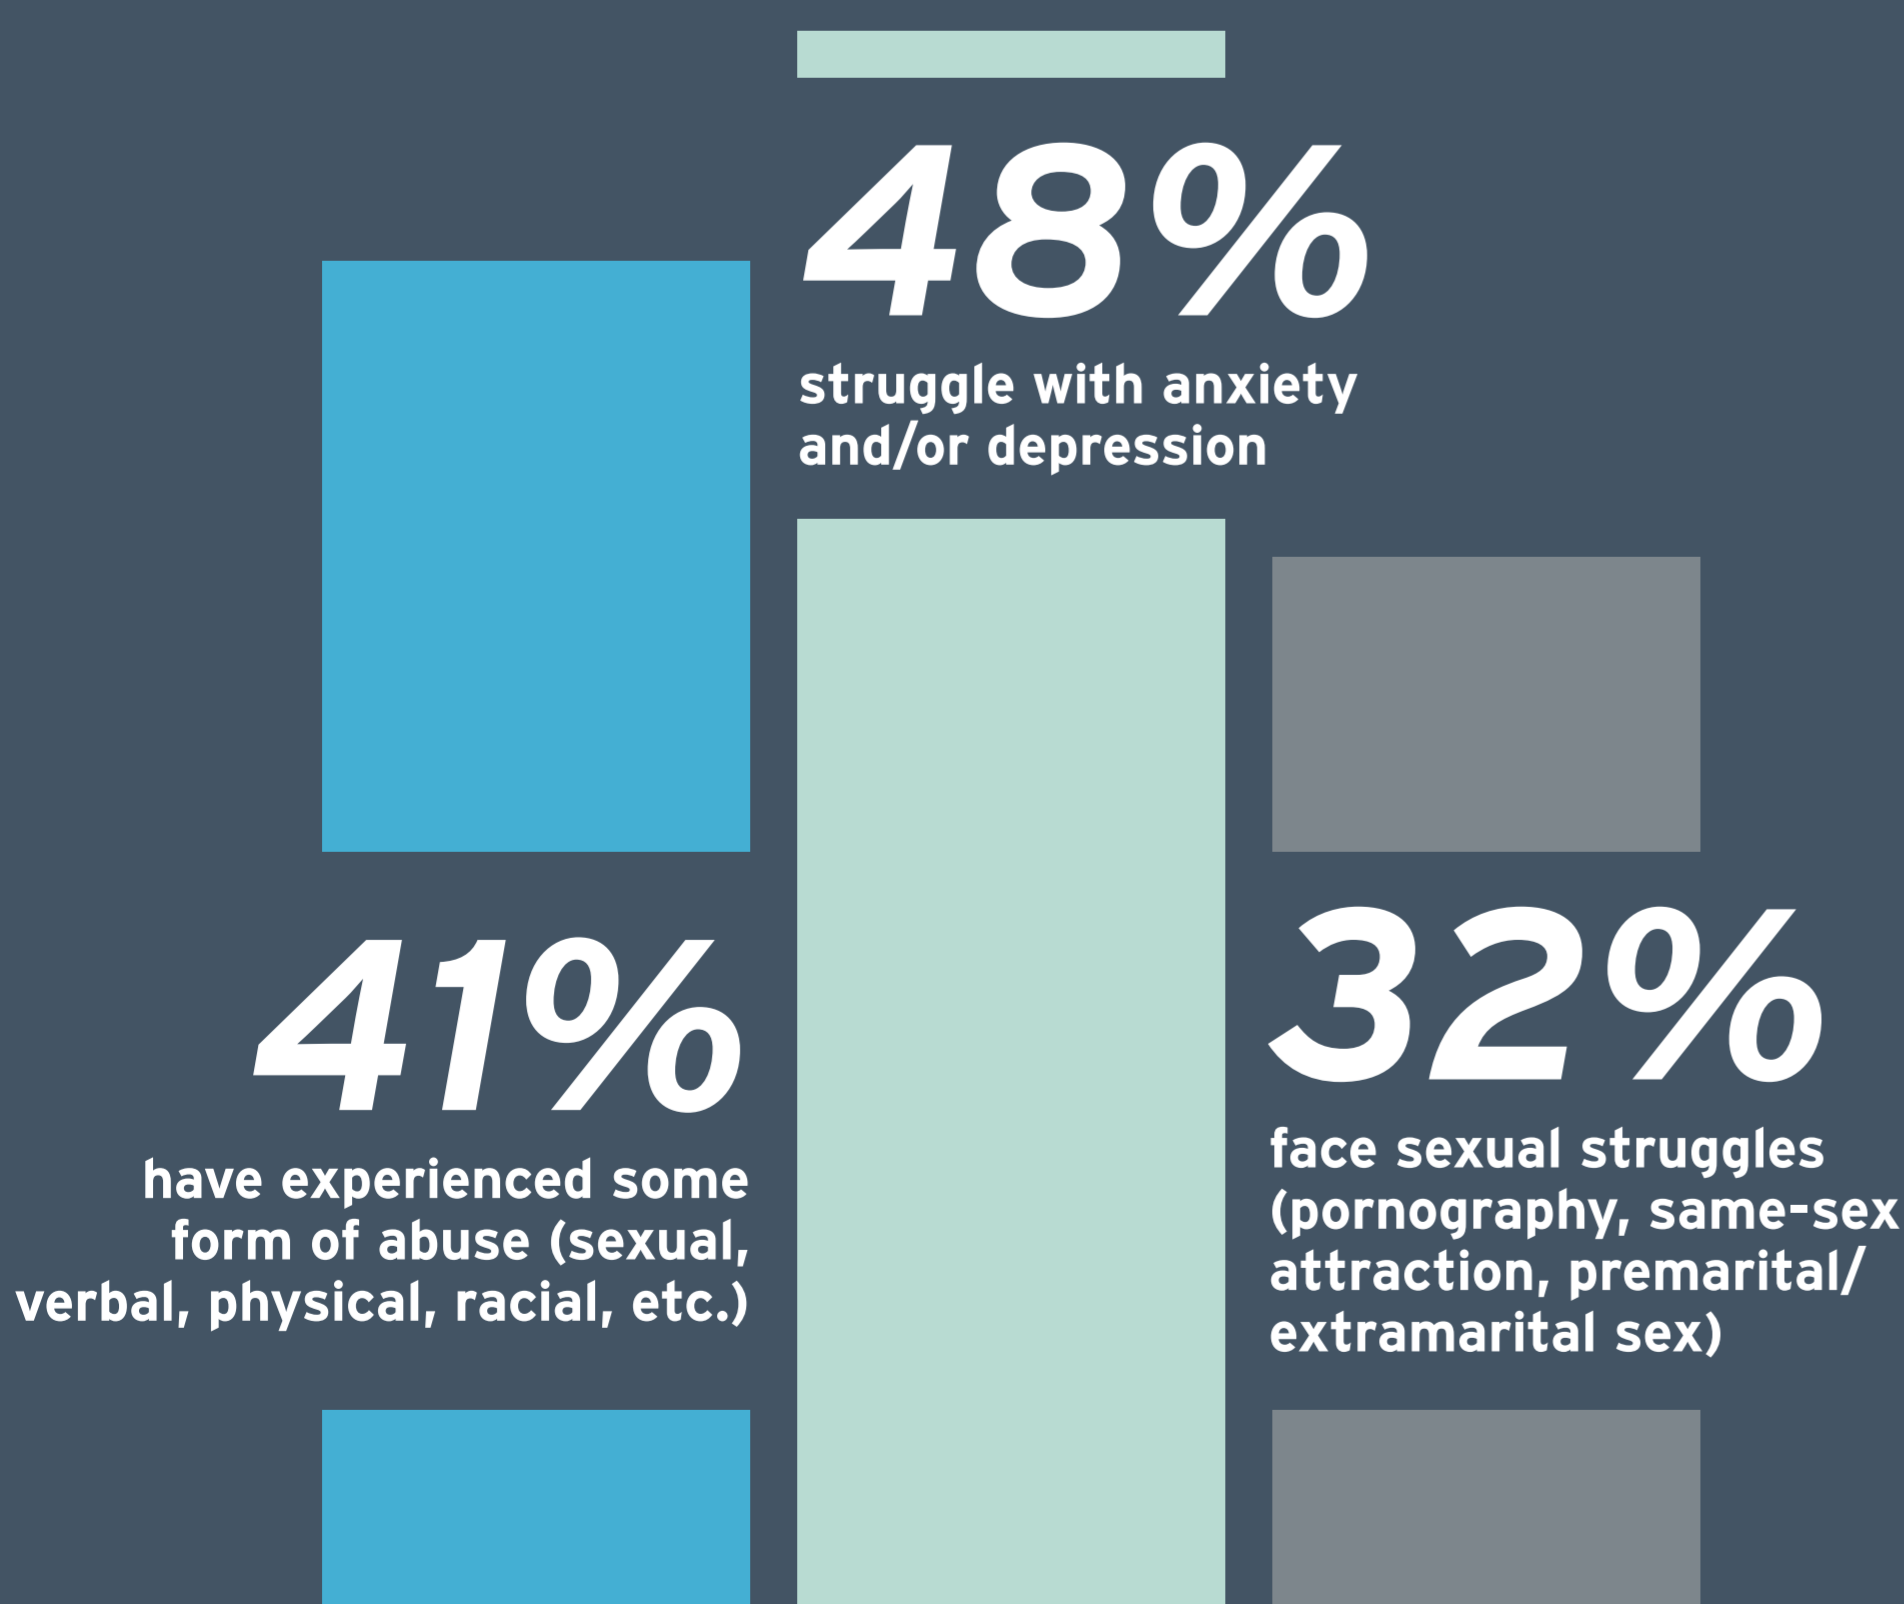

PERSONAL STRUGGLES

EDUCATION & WORK

EDUCATION

WORK

Education

Healthcare/Fitness

Top 5 Industries

Engineering

Medicine

Ministry