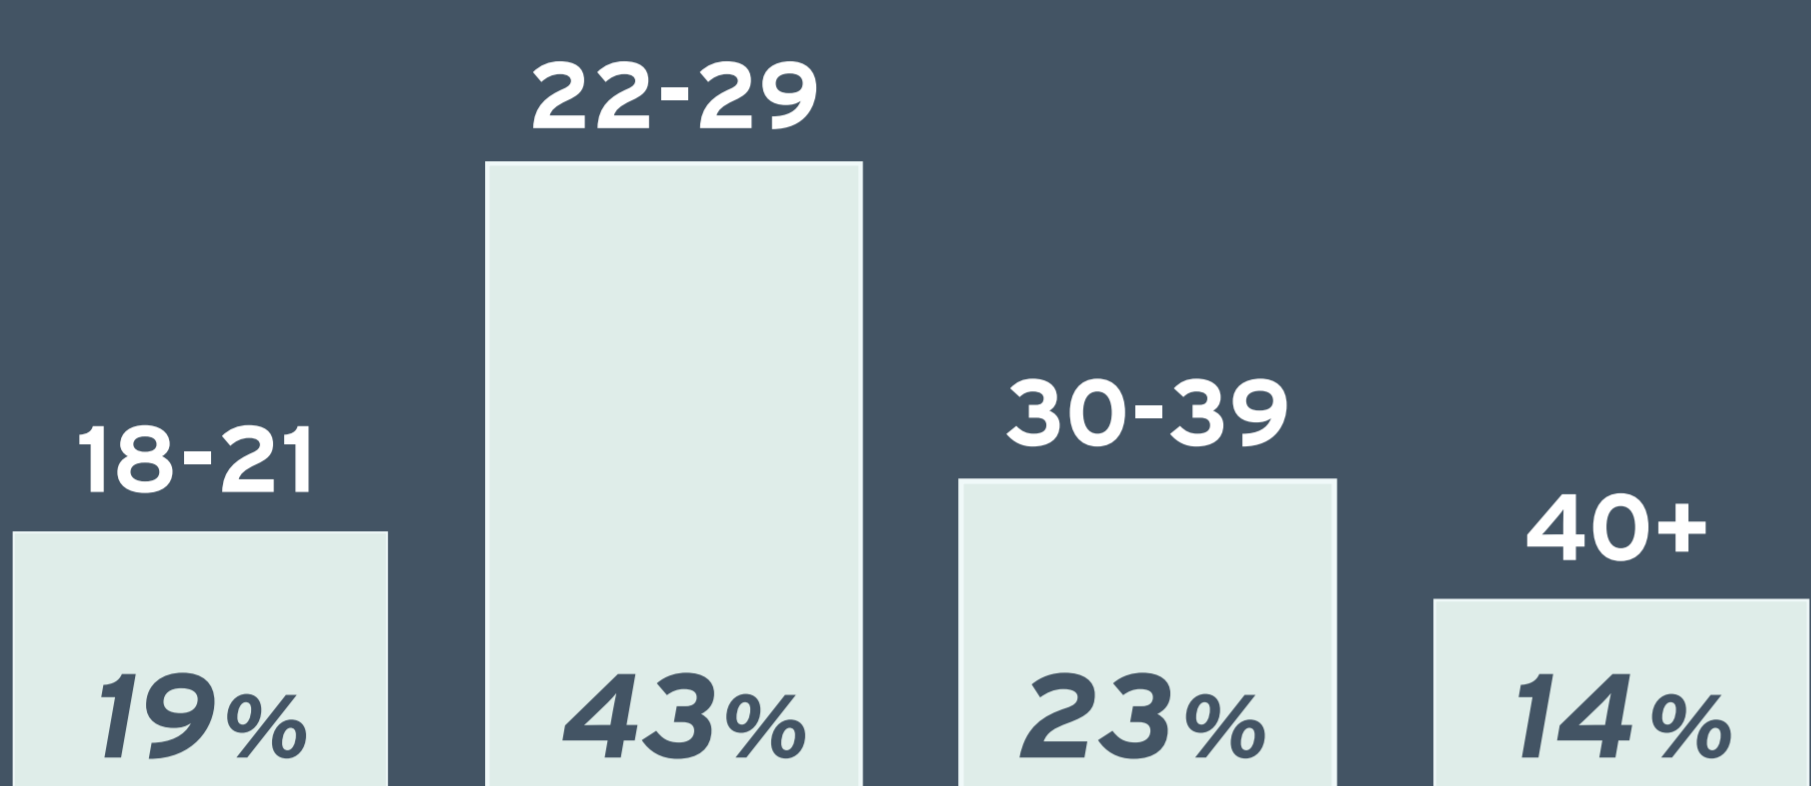

2018 Survey

REDEMPTION
TUCSON

DEMOGRAPHICS

MARITAL STATUS

53%
Married

47%
Unmarried

AGE

RACE

Top 5 Industries

Engineering

Medicine

Ministry

INCOME

FAITH BACKGROUND

Redemption attendees invited an average of 3.6 people to Redemption Tucson in 2017

REDEMPTION INVOLVEMENT