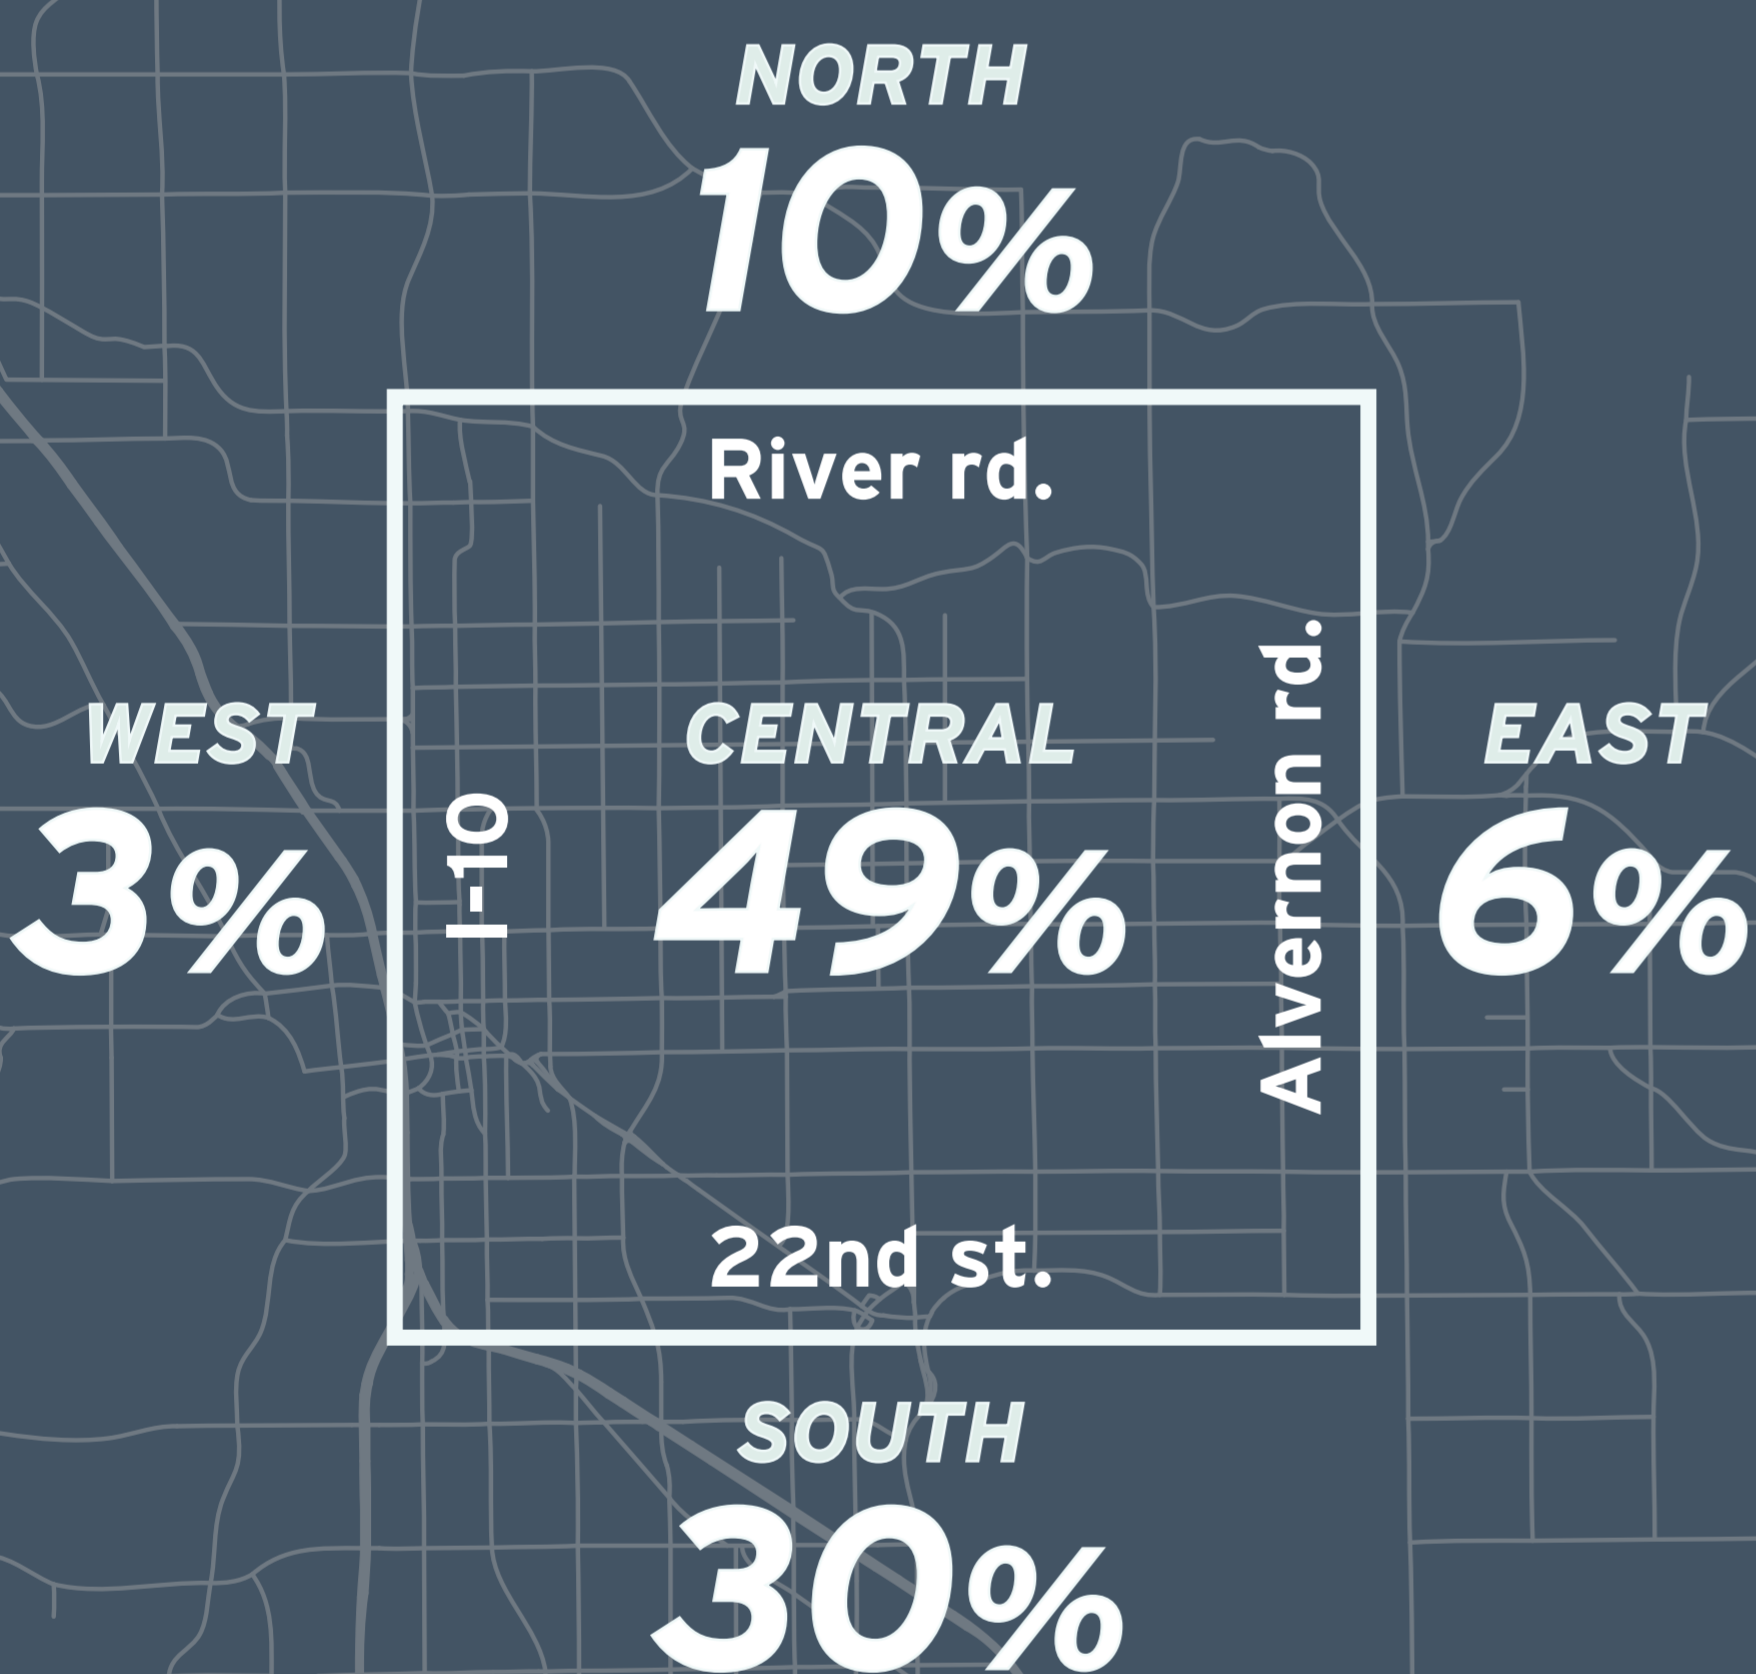

GEOGRAPHIC

Central Borders: N = River rd., E = Alvernon Rd, S = 22nd st, W = I-10

PERSONAL STRUGGLES

EDUCATION & WORK

EDUCATION

WORK

Education

Healthcare/Fitness