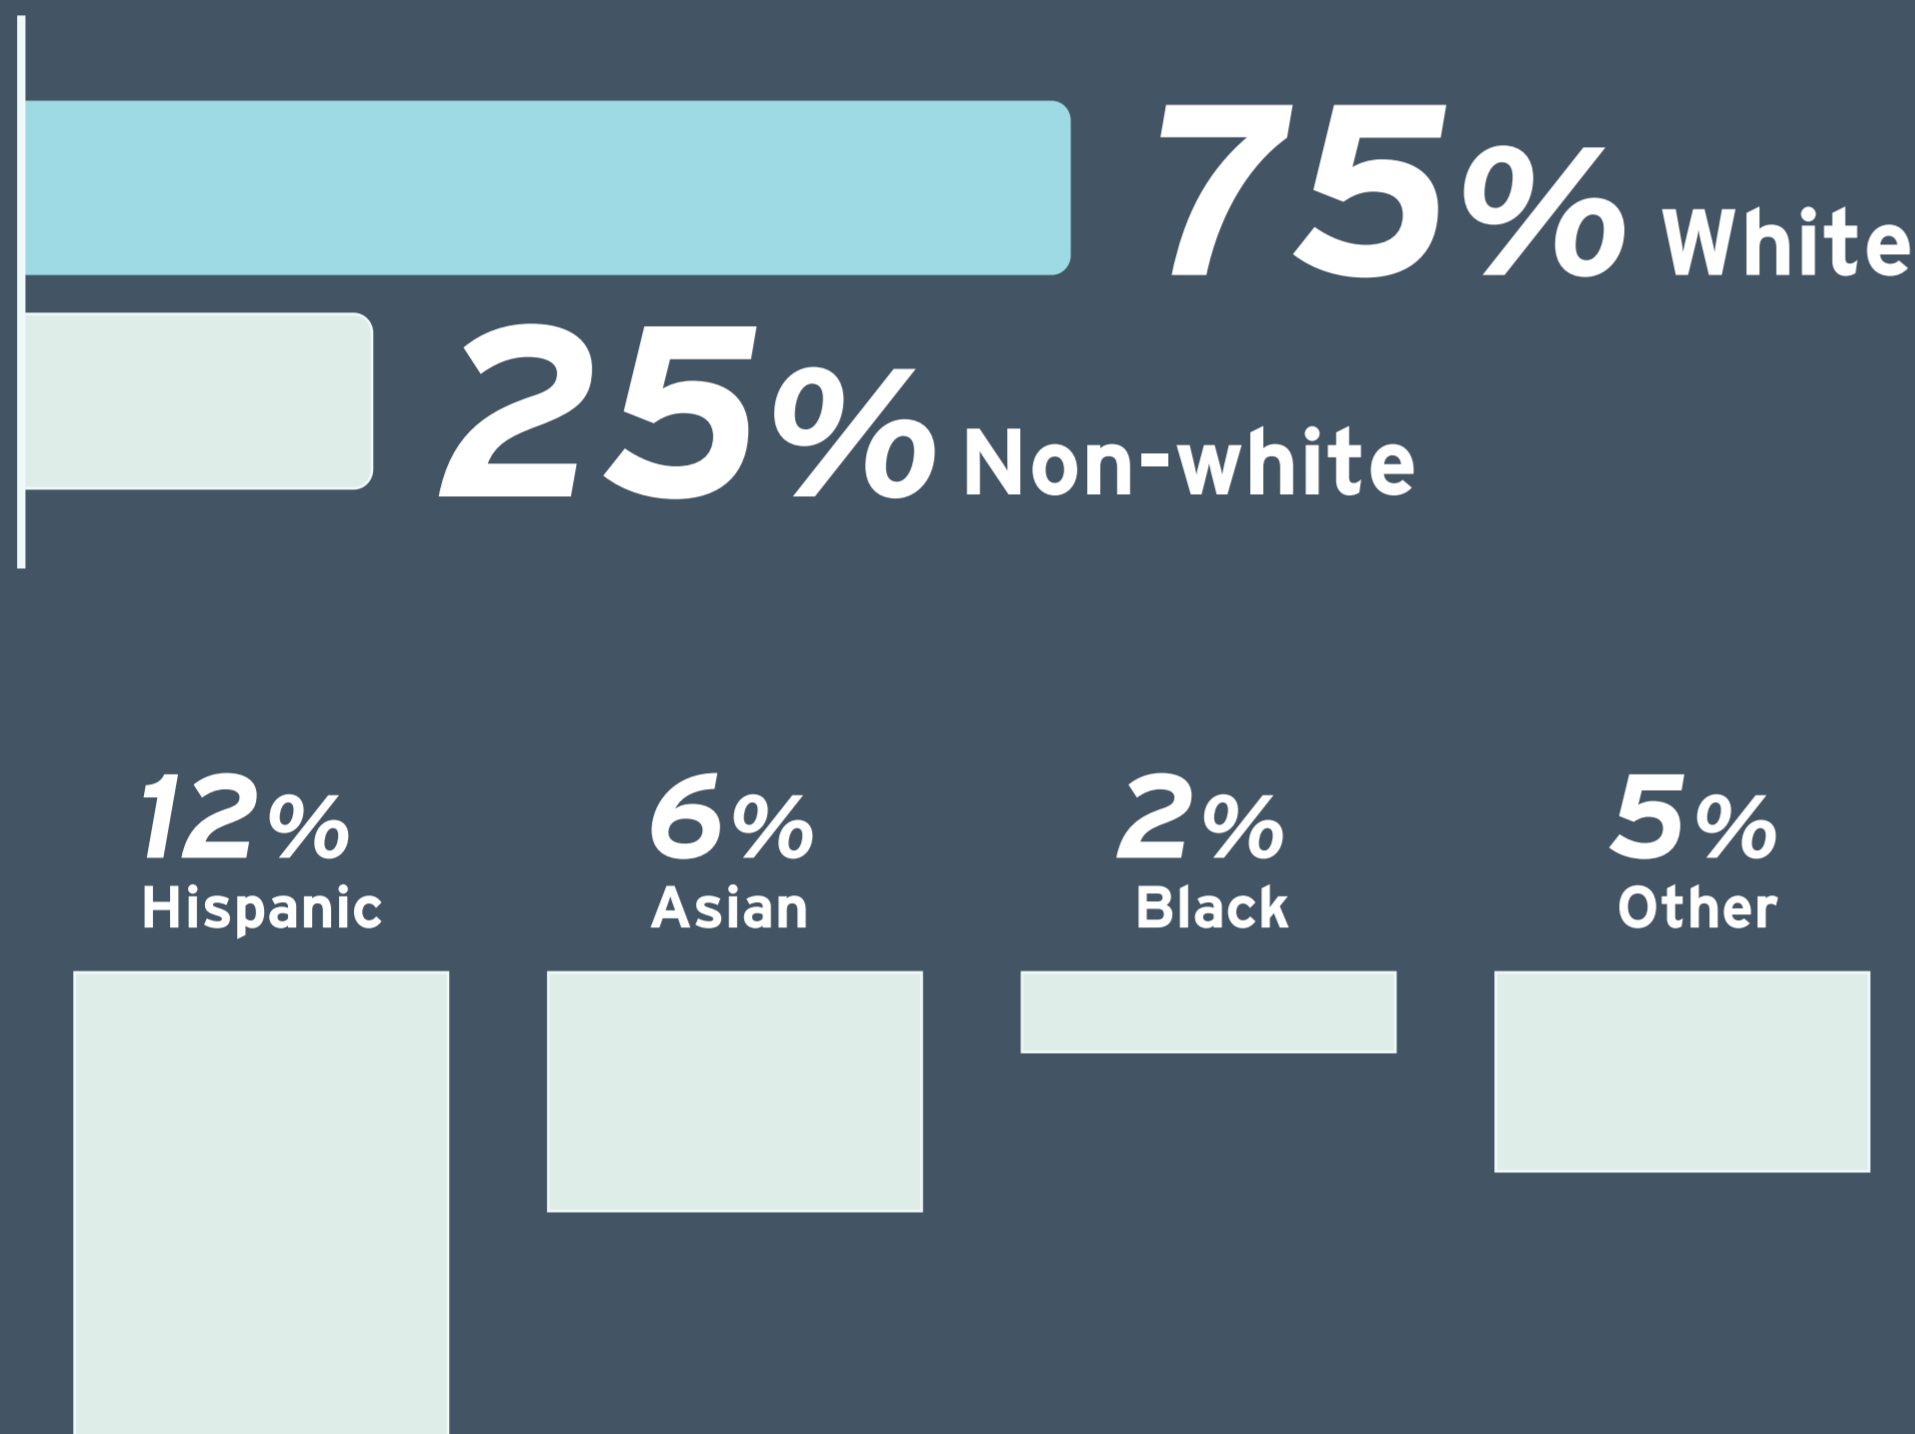

2018 Survey

REDEMPTION
TUCSON

DEMOGRAPHICS

MARITAL STATUS

53%
Married

47%
Unmarried

AGE

RACE

Top 5 Industries

Engineering

Medicine

Ministry

INCOME

FAITH BACKGROUND

Redemption attendees invited an average of 3.6 people to Redemption Tucson in 2017

REDEMPTION INVOLVEMENT