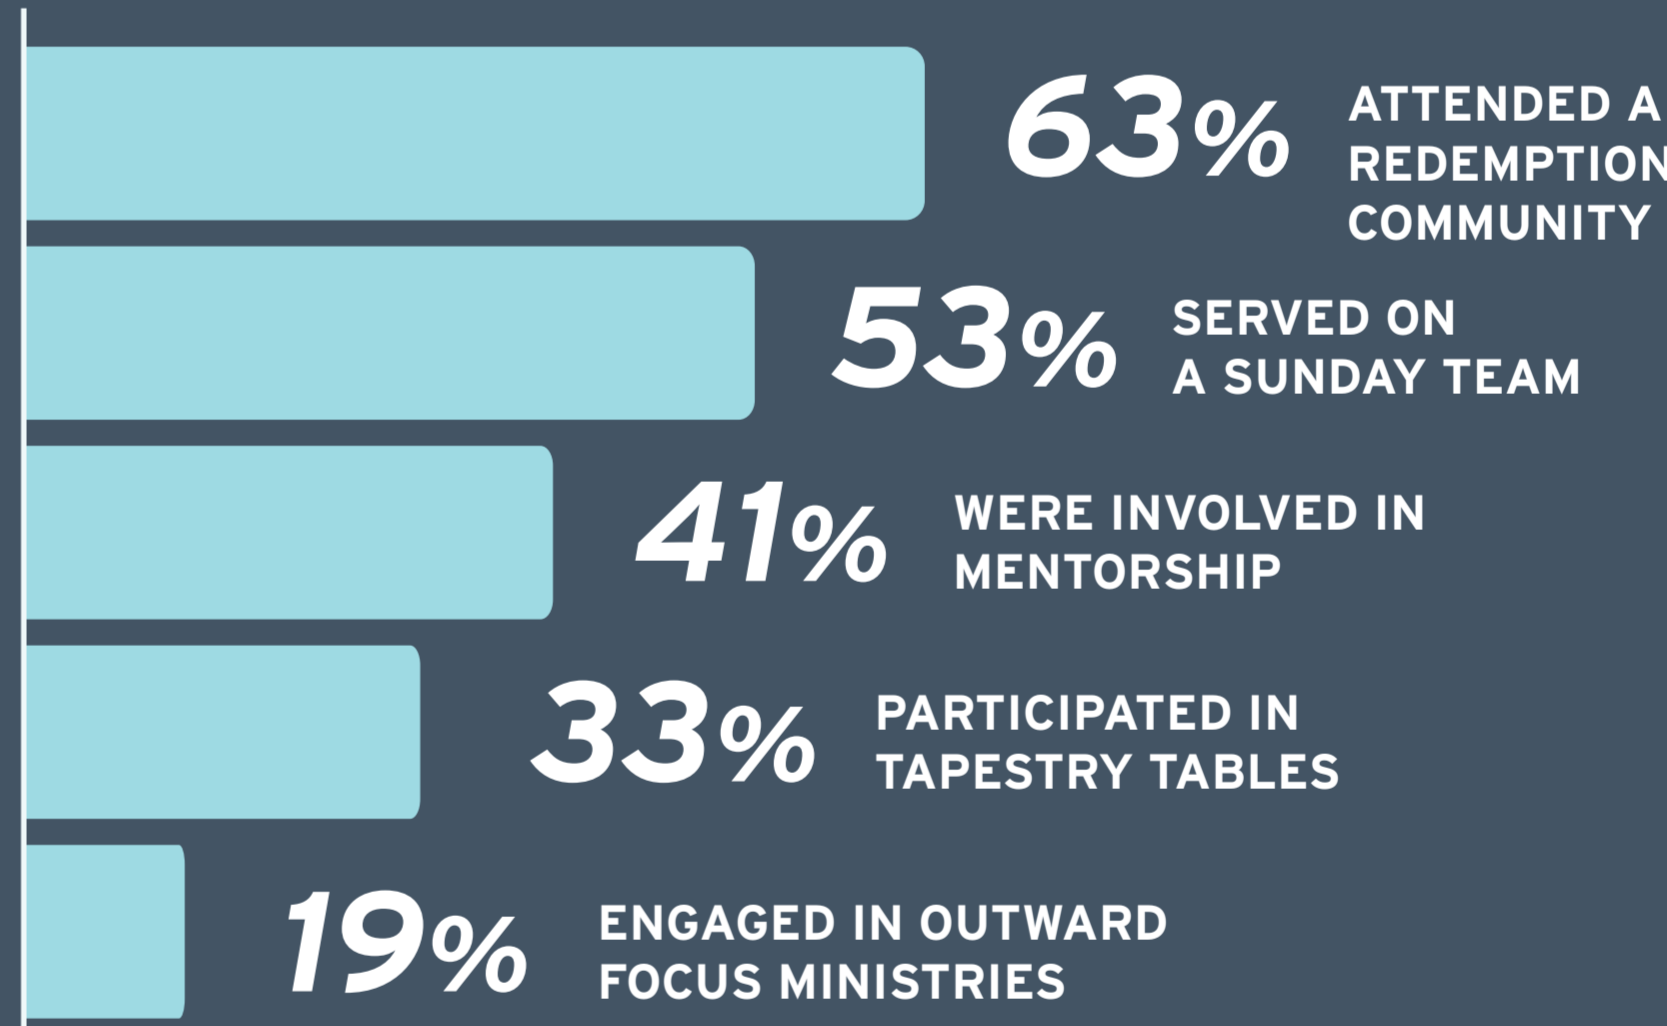

IN THE LAST YEAR...