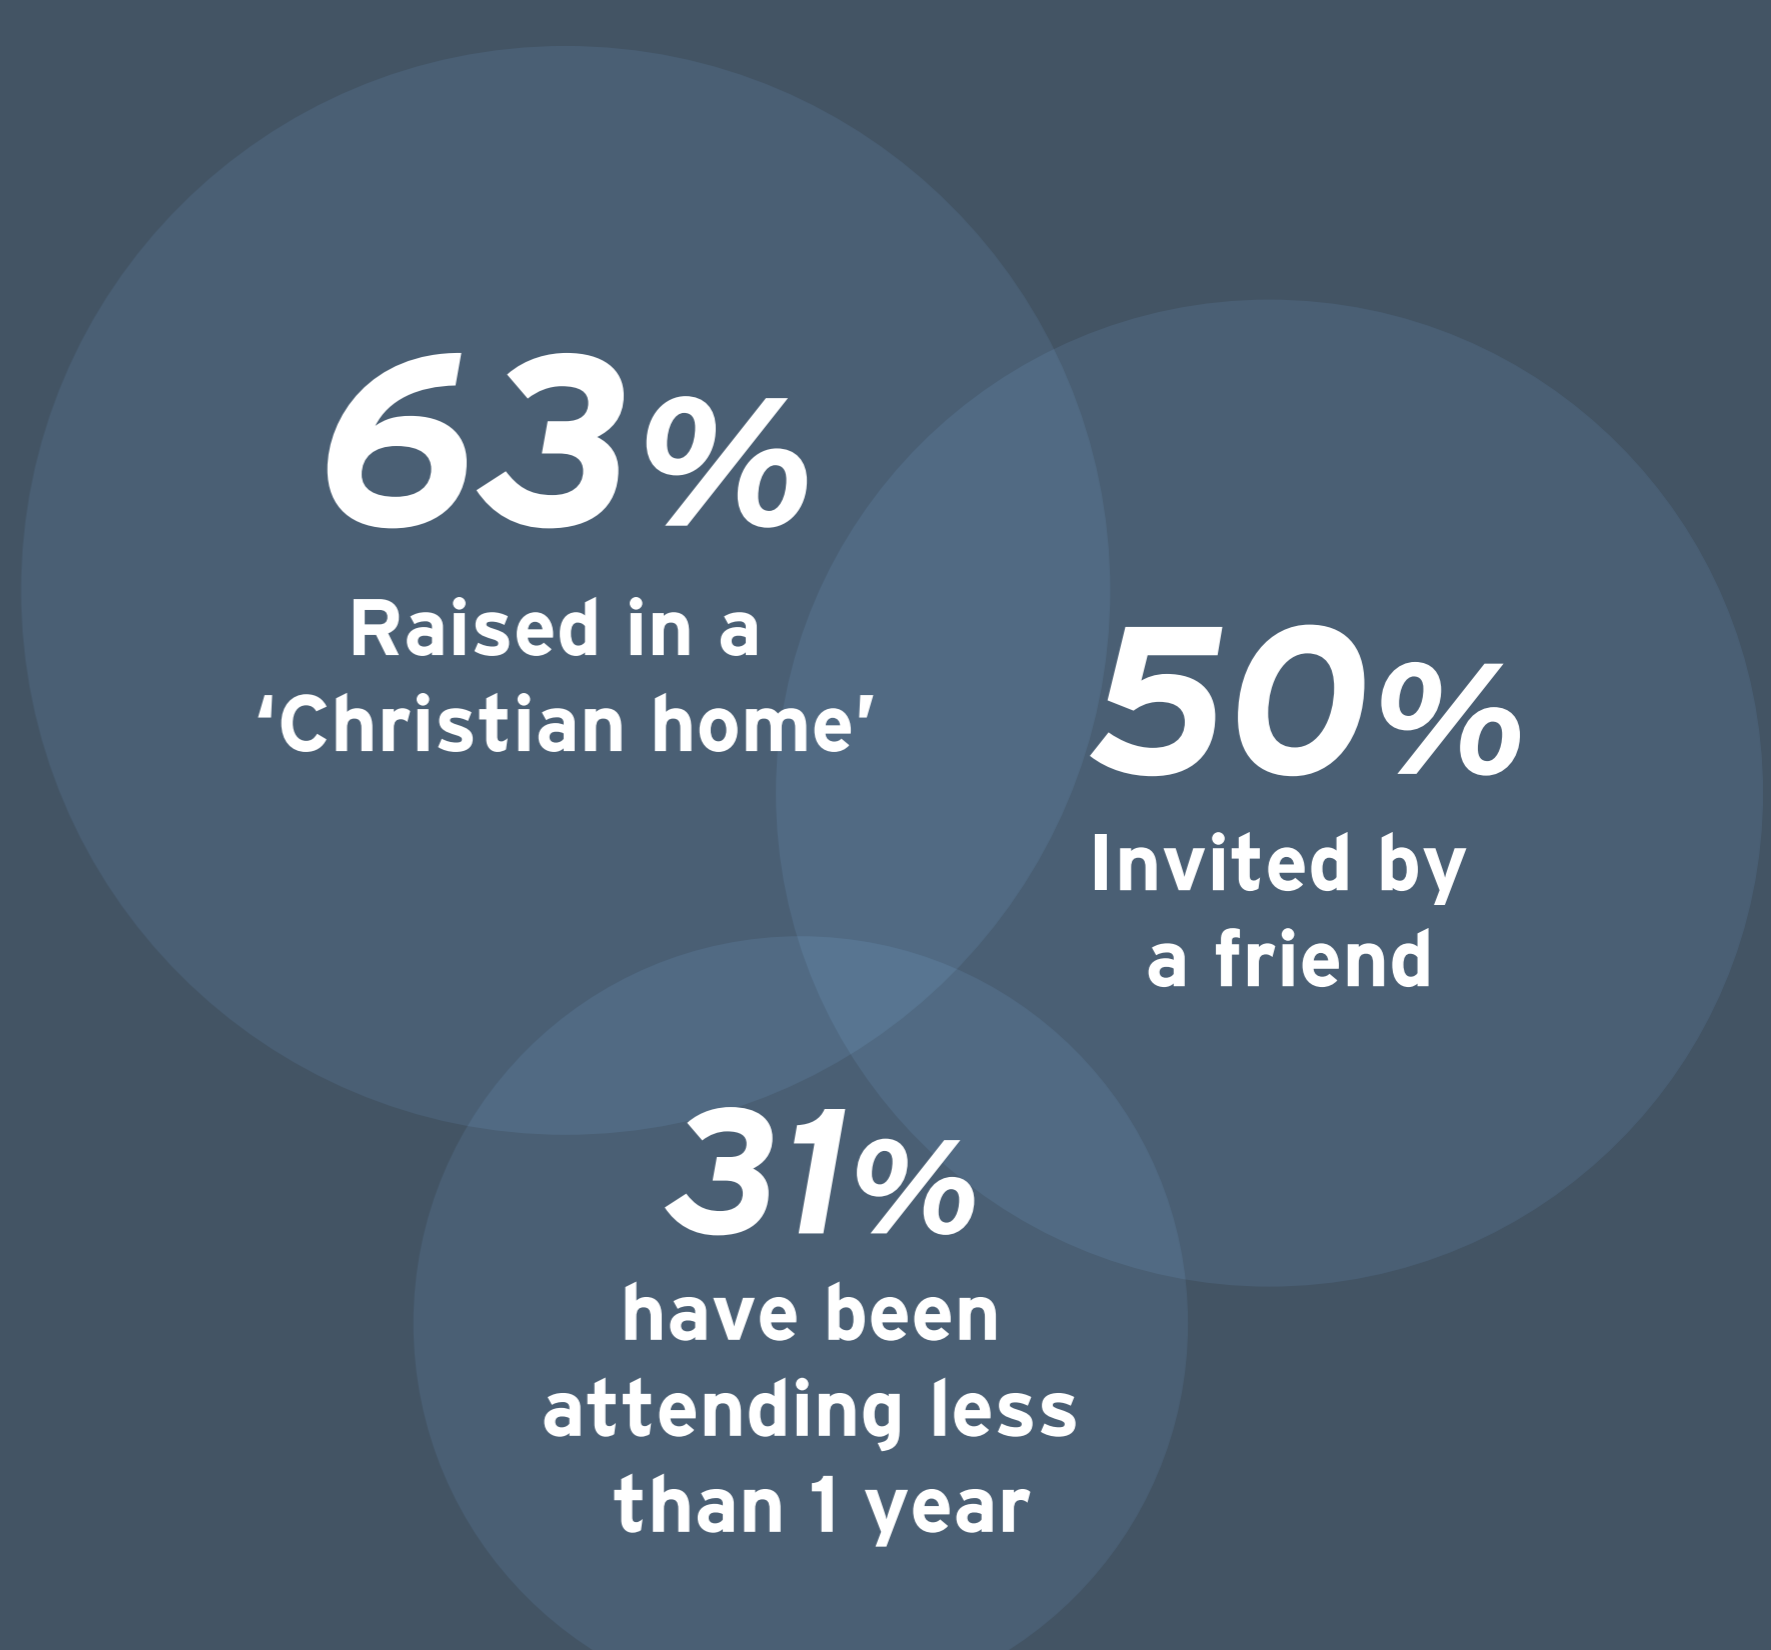

## FAITH BACKGROUND

Redemption attendees invited an average of 3.6 people to Redemption Tucson in 2017