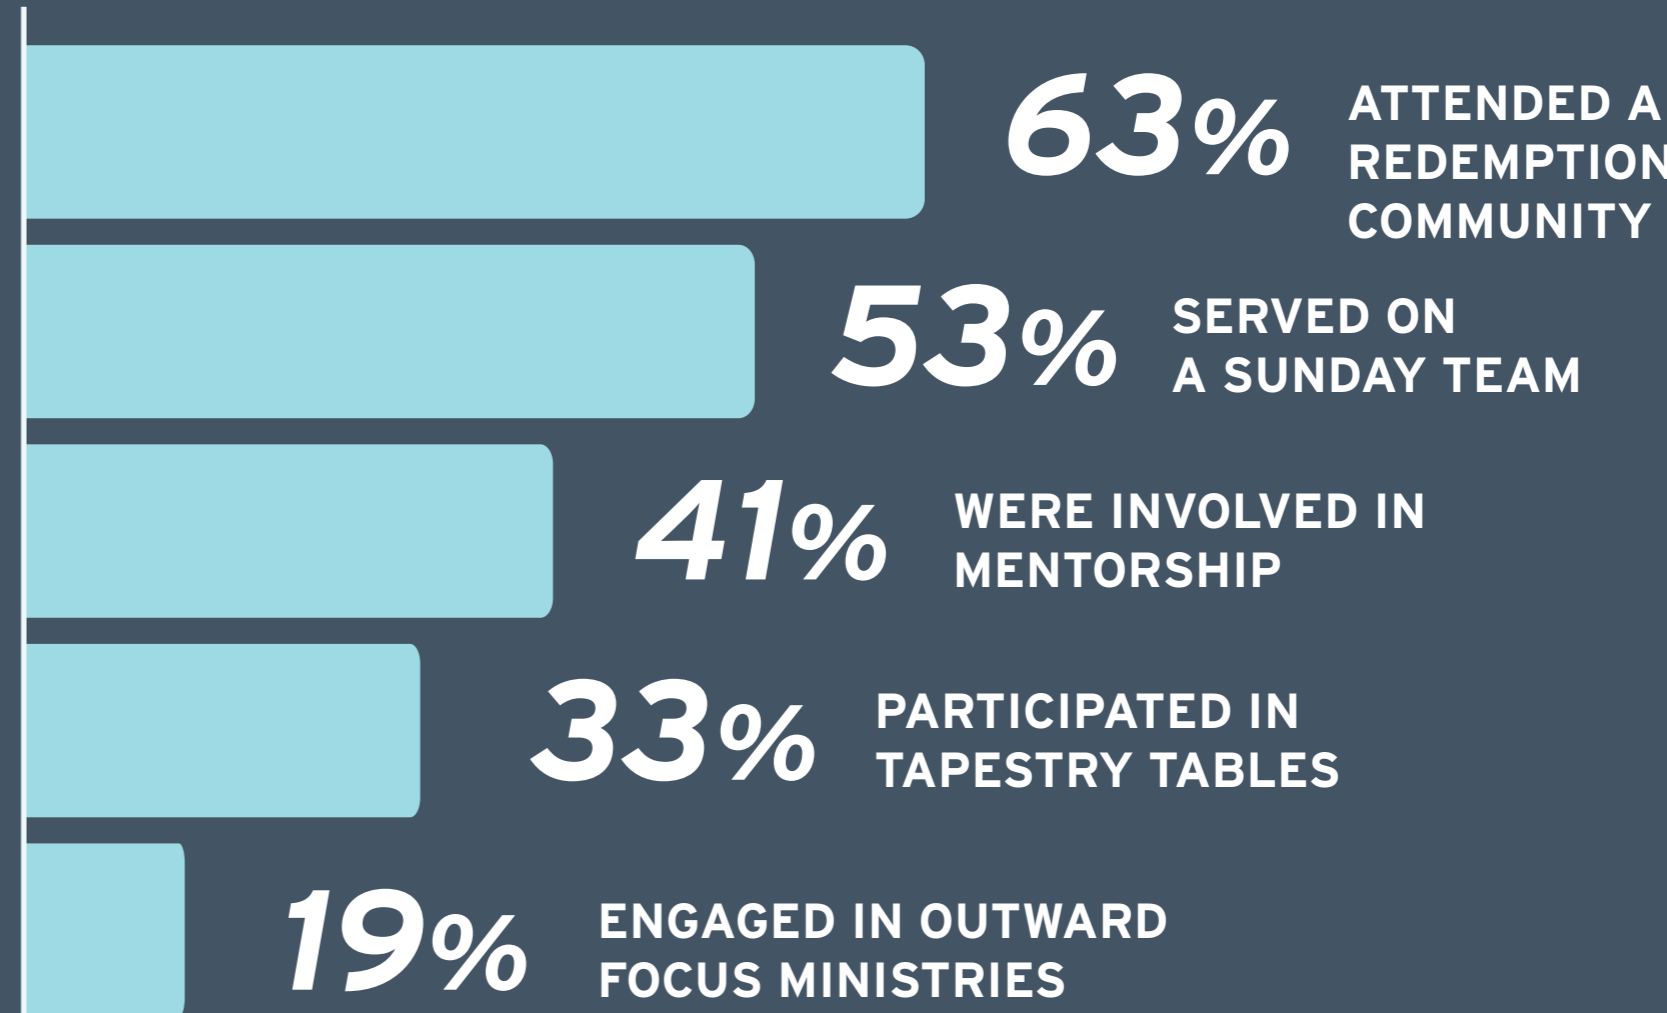

IN THE LAST YEAR...

SPIRITUAL DISCIPLINES

PRAY DAILY

54%

READ THE BIBLE DAILY

28%

READ OTHER BOOKS AT LEAST ONCE PER WEEK

59%

This survey was taken by a group 60% the size of our average service. As such, it is an estimation, not a perfect representation of our church congregation.